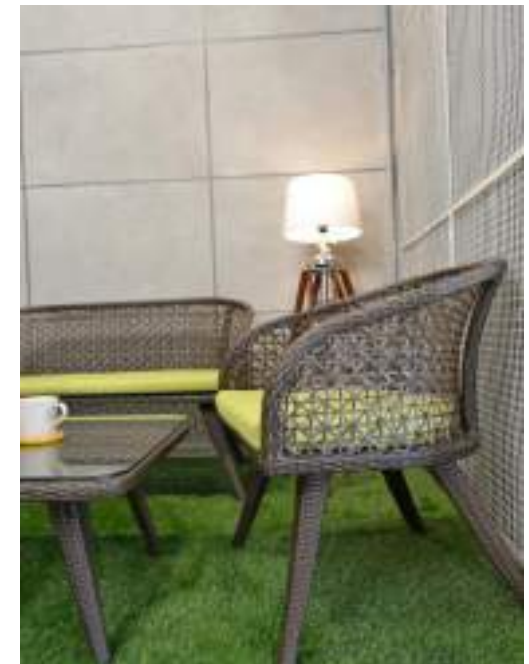

Sofa Sets.

RSO121 – Sofa Set (Brown Pine)

Shown with - Tripod stand RSI 056-C & Jute Lampshade,
-Metal-glass side table,
-35mm Artificial green lawn.
-Yellow Flower Vase

NA013 – Sofa Set (Bleach Bamboo)

Shown with – Search Light RSIS 192 & Tripod stand RSIS 192-T

-35mm artificial green lawn

- Artificial wall tiles 20"x20"

CT8186– Sofa Set (Elegance Brown)

Shown with- Search Light RSIS 50BL & Tripod Stand RSIS 50BL-T

-Brown Lantern Set
-24cm Shallow Bowl

WA1102 – Sofa Set (Java Brown)
Shown with - Tripod Stand RSI 023-PU & Cotton Lampshade
- Ceramic Mug , coasters, 4" Tub Bowl
- Ceramic Planters